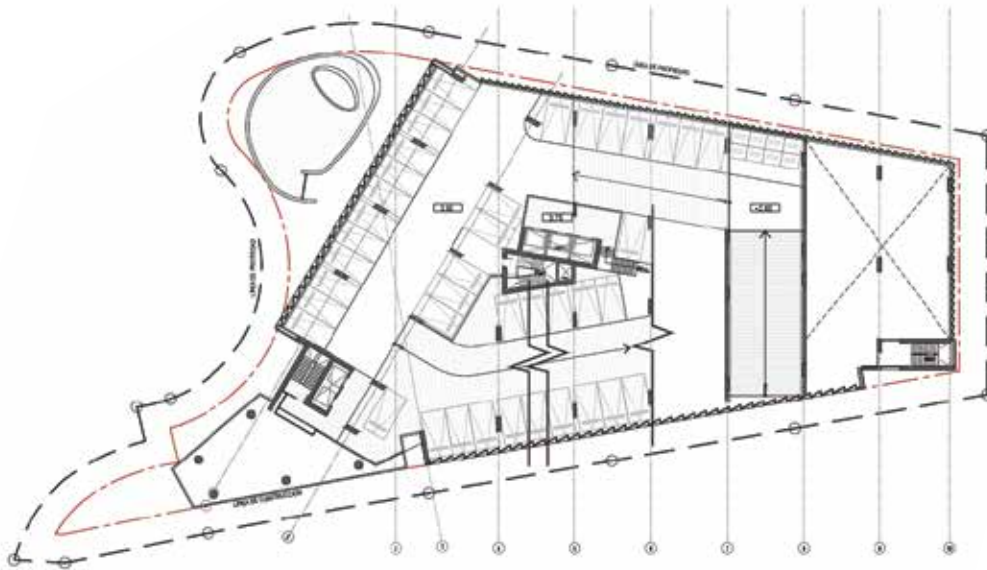

PARKING SPACES

CLUB
PARKING

Ocean Reef Island Residents & Office owners have the option to purchase additional parking spaces, or a collectors garage for one of a kind cars, enclosed with a driveway connecting to the premises with access through a security private system.

Enclosed and climate controlled, double parking space garages with a roller door.

Climate control provisions available

Starting from 60m² spaces **(Two spaces per unit)**

Roller door

A limited number of units available

L 050

25 PARKING SPACES

L 100

60 PARKING SPACES
2 COLLECTOR GARAGES
(2 SPACES EACH)

L 200

3 RESIDENCES
25 PARKING SPACES
3 COLLECTOR GARAGES
(2 SPACES EACH)

OCEAN REEF

Islands