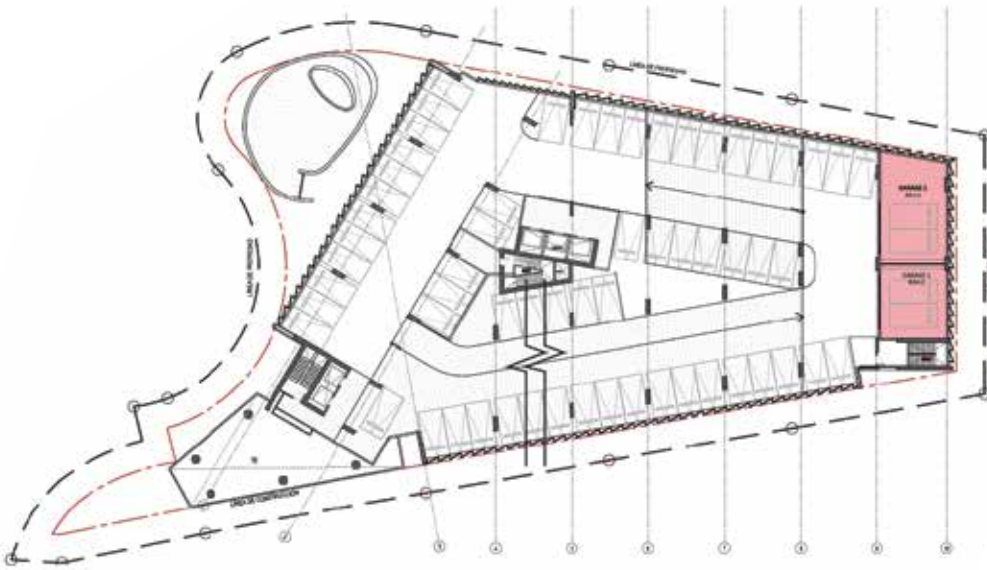

Enclosed and climate controlled, double parking space garages with a roller door.

Climate control provisions available

Starting from 60m² spaces **(Two spaces per unit)**

Roller door

A limited number of units available

L 050

25 PARKING SPACES

L 100

60 PARKING SPACES
2 COLLECTOR GARAGES
(2 SPACES EACH)

L 200

3 RESIDENCES
25 PARKING SPACES
3 COLLECTOR GARAGES
(2 SPACES EACH)

OCEAN REEF

Islands